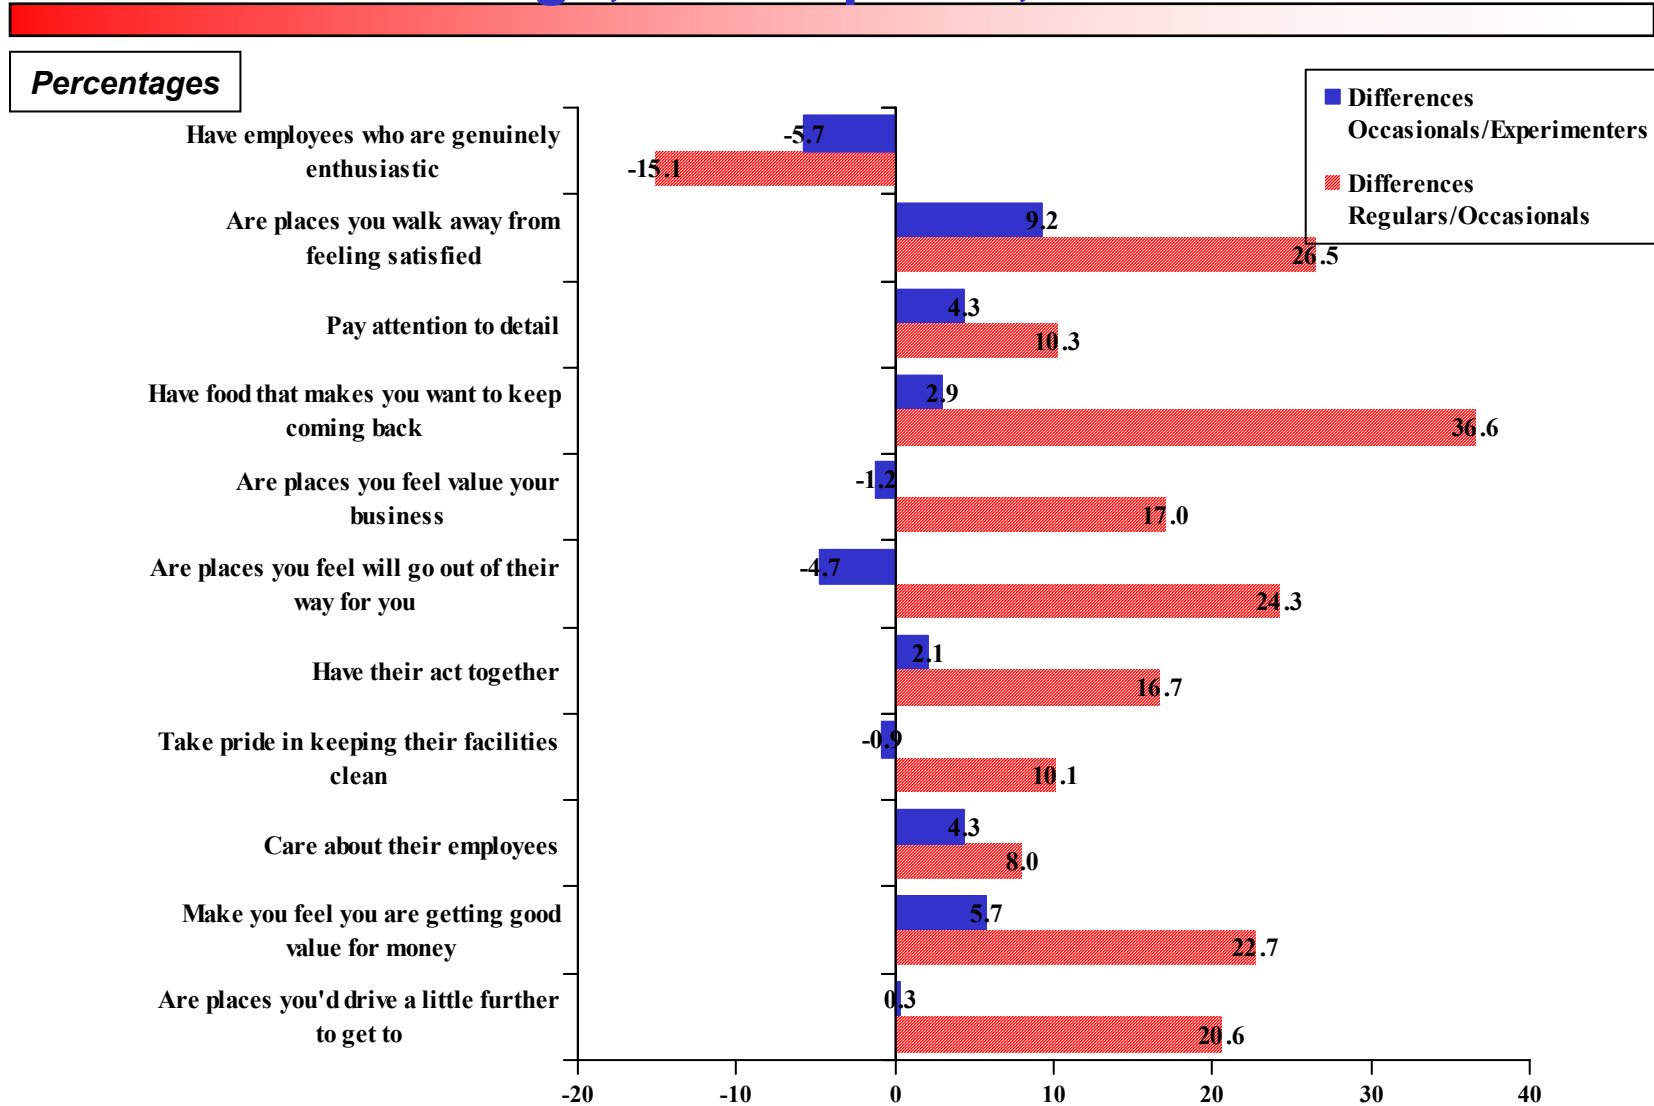

Brand Voltage

Characteristics Statements Closely Associated With Burger Empire

Image, Atmosphere, Service

Differences Between Key Groups

Characteristics Statements Closely Associated With Burger Empire Image, Atmosphere, Service

Characteristics Statements Closely Associated With Burger Empire

User Personality

Differences Between Key Groups

Characteristics Statements Closely Associated With Burger Empire

User Personality

Percentages