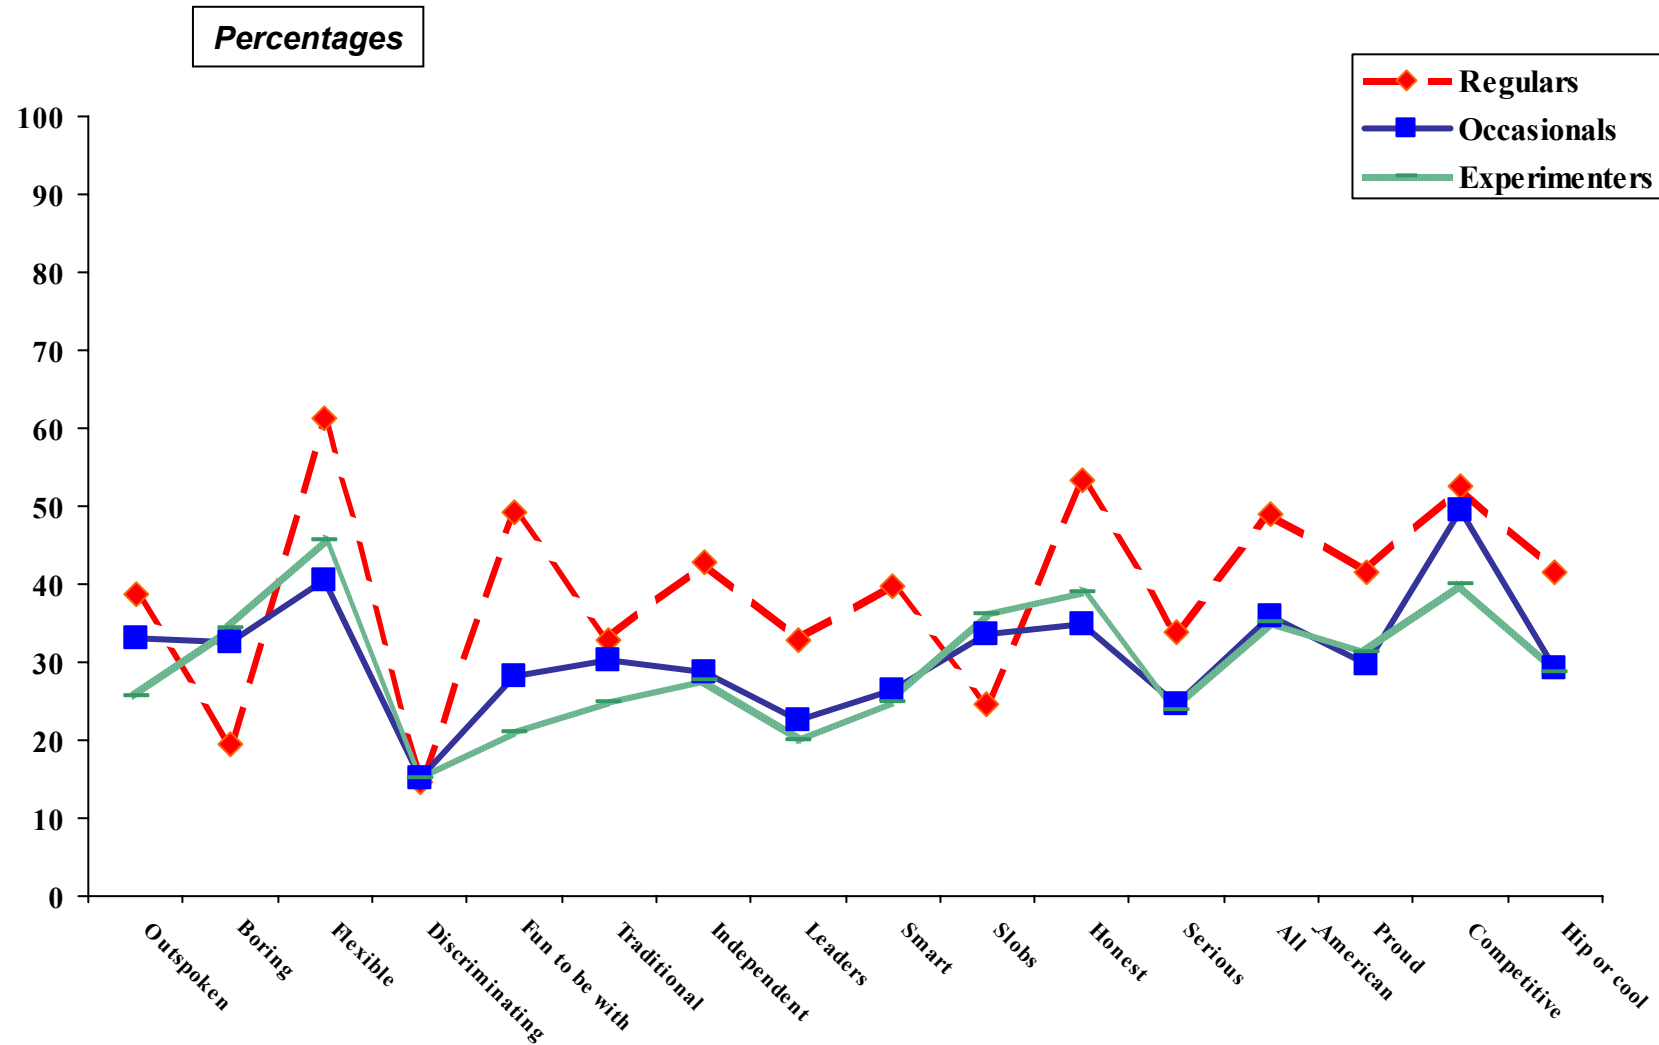

Graphic Display of Segment Differences

Multivariate Solutions

Characteristics Statements Closely Associated With Burger Empire Brand Voltage

Differences Between Key Groups

Characteristics Statements Closely Associated With Burger Empire

Brand Voltage

Characteristics Statements Closely Associated With Burger Empire

Image, Atmosphere, Service

Differences Between Key Groups

Characteristics Statements Closely Associated With Burger Empire Image, Atmosphere, Service

Characteristics Statements Closely Associated With Burger Empire

User Personality

Differences Between Key Groups

Characteristics Statements Closely Associated With Burger Empire

User Personality

Percentages

Characteristics Statements Closely Associated With Burger Empire

Consistency, Food

Differences Between Key Groups

Characteristics Statements Closely
Associated With Burger Empire

Consistency, Food

Percentages