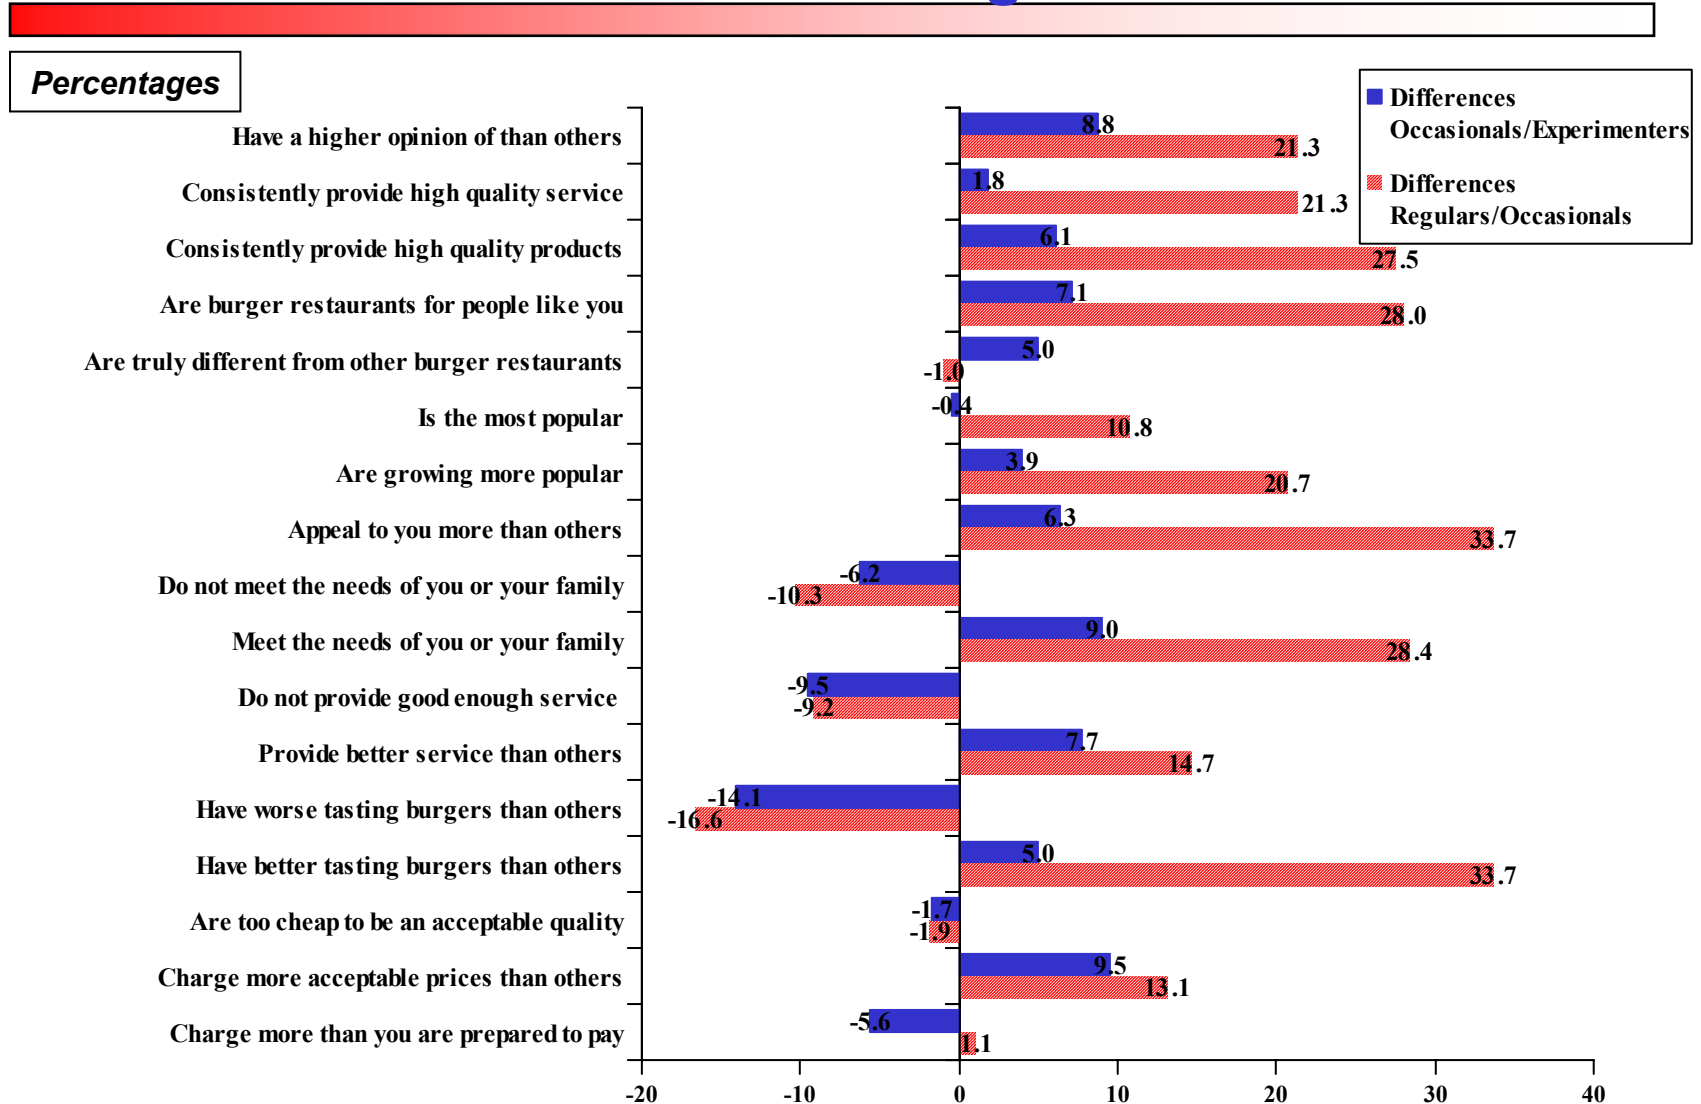

Graphic Display of Segment Differences

Multivariate Solutions

Characteristics Statements Closely Associated With Burger Empire Brand Voltage

Differences Between Key Groups

Characteristics Statements Closely Associated With Burger Empire

Brand Voltage

Characteristics Statements Closely Associated With Burger Empire

Image, Atmosphere, Service

Differences Between Key Groups

Characteristics Statements Closely Associated With Burger Empire Image, Atmosphere, Service

Characteristics Statements Closely Associated With Burger Empire

User Personality

Differences Between Key Groups

Characteristics Statements Closely Associated With Burger Empire

User Personality

Percentages

Characteristics Statements Closely Associated With Burger Empire

Consistency, Food

Differences Between Key Groups

Characteristics Statements Closely
Associated With Burger Empire

Consistency, Food

Percentages