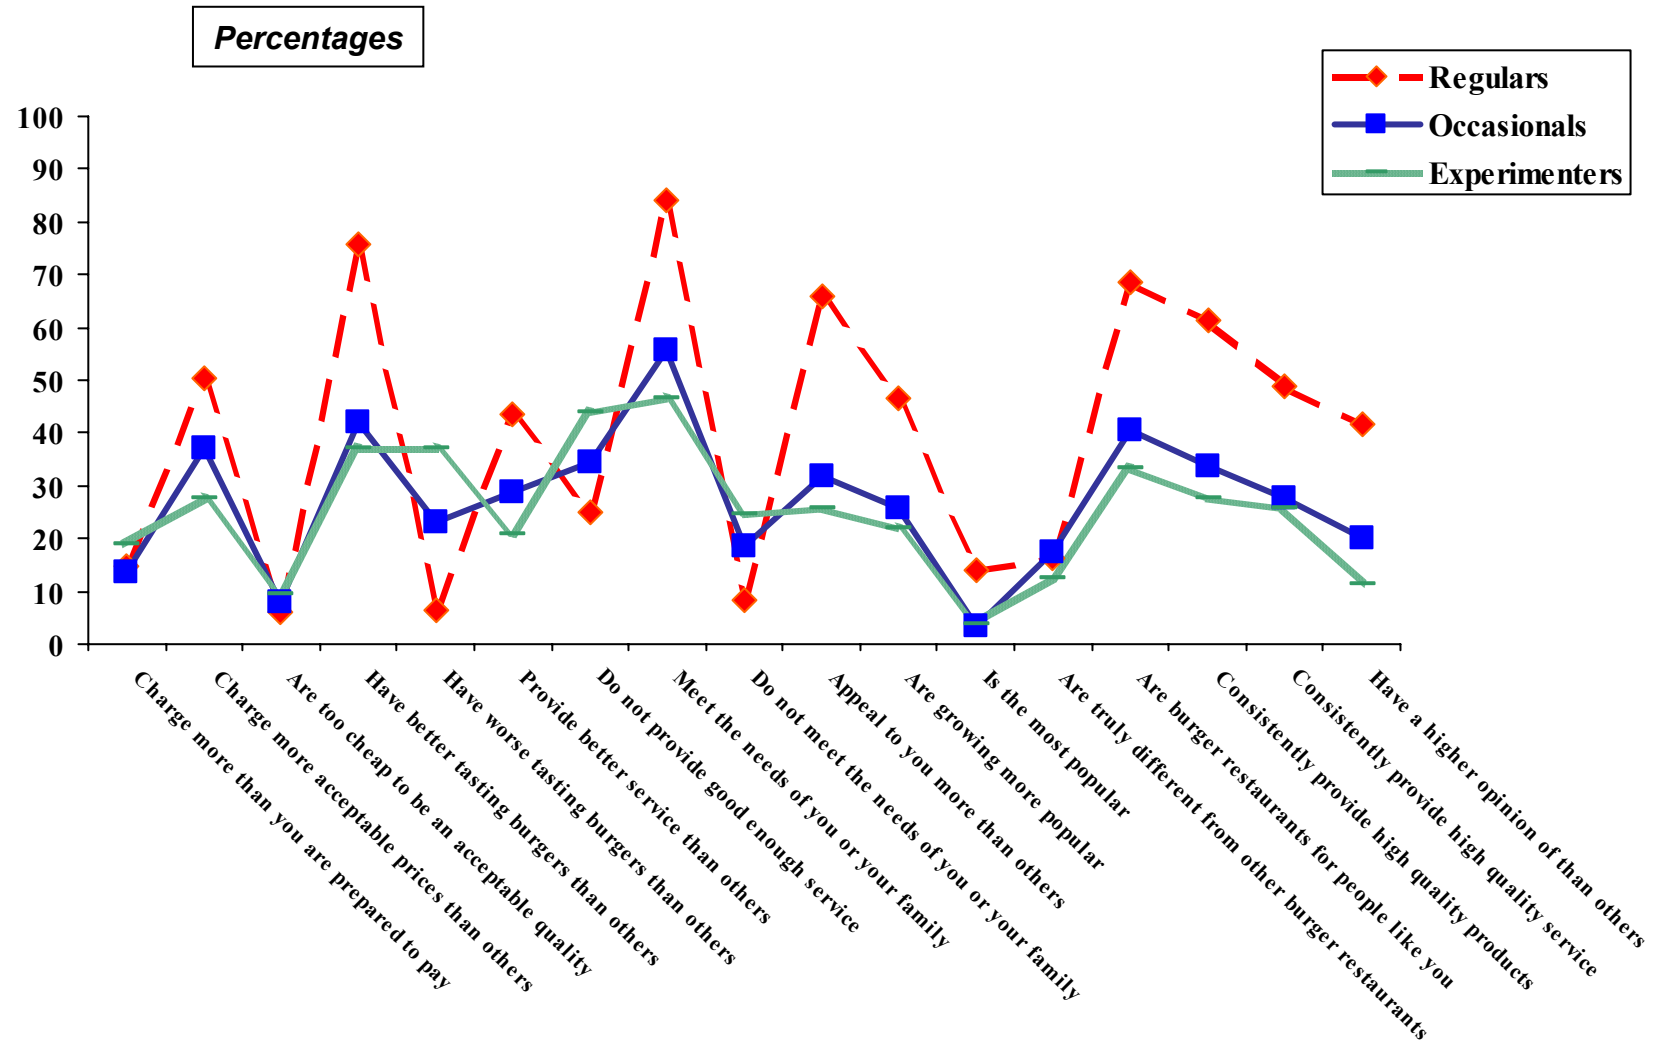

Graphic Display of Segment Differences

Multivariate Solutions

Characteristics Statements Closely Associated With Burger Empire Brand Voltage

Differences Between Key Groups

Characteristics Statements Closely Associated With Burger Empire

Brand Voltage

Characteristics Statements Closely Associated With Burger Empire

Image, Atmosphere, Service

Differences Between Key Groups

Characteristics Statements Closely Associated With Burger Empire Image, Atmosphere, Service

Characteristics Statements Closely Associated With Burger Empire

User Personality

Differences Between Key Groups

Characteristics Statements Closely Associated With Burger Empire

User Personality

Percentages

Characteristics Statements Closely Associated With Burger Empire

Consistency, Food

Differences Between Key Groups

Characteristics Statements Closely
Associated With Burger Empire

Consistency, Food

Percentages